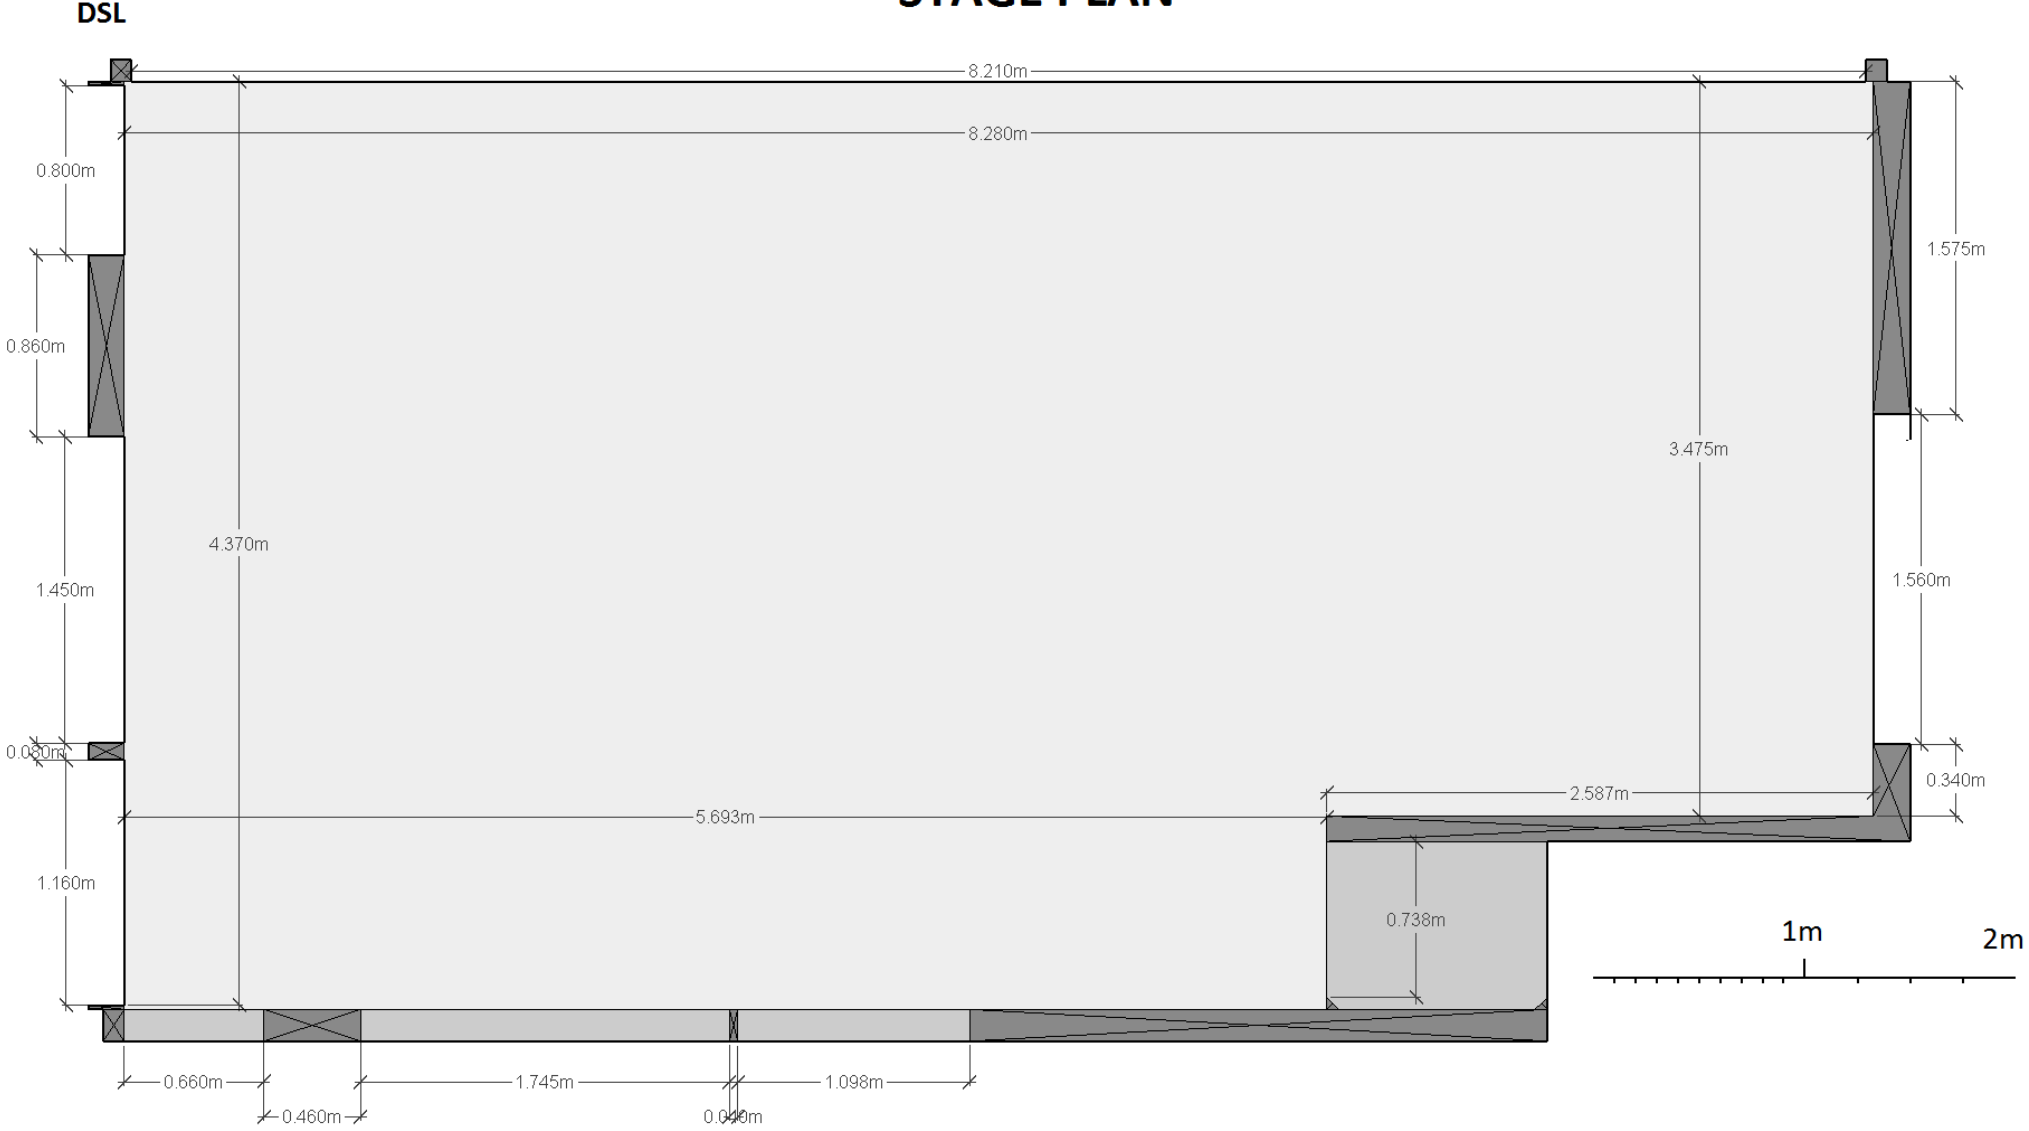

# STAGE PLAN

Woodbin Theatre Stage Plans

# Set Heights

# BACKSTAGE PLAN

Woodbin Theatre Stage Plans

# THRUST PLAN (DSR)