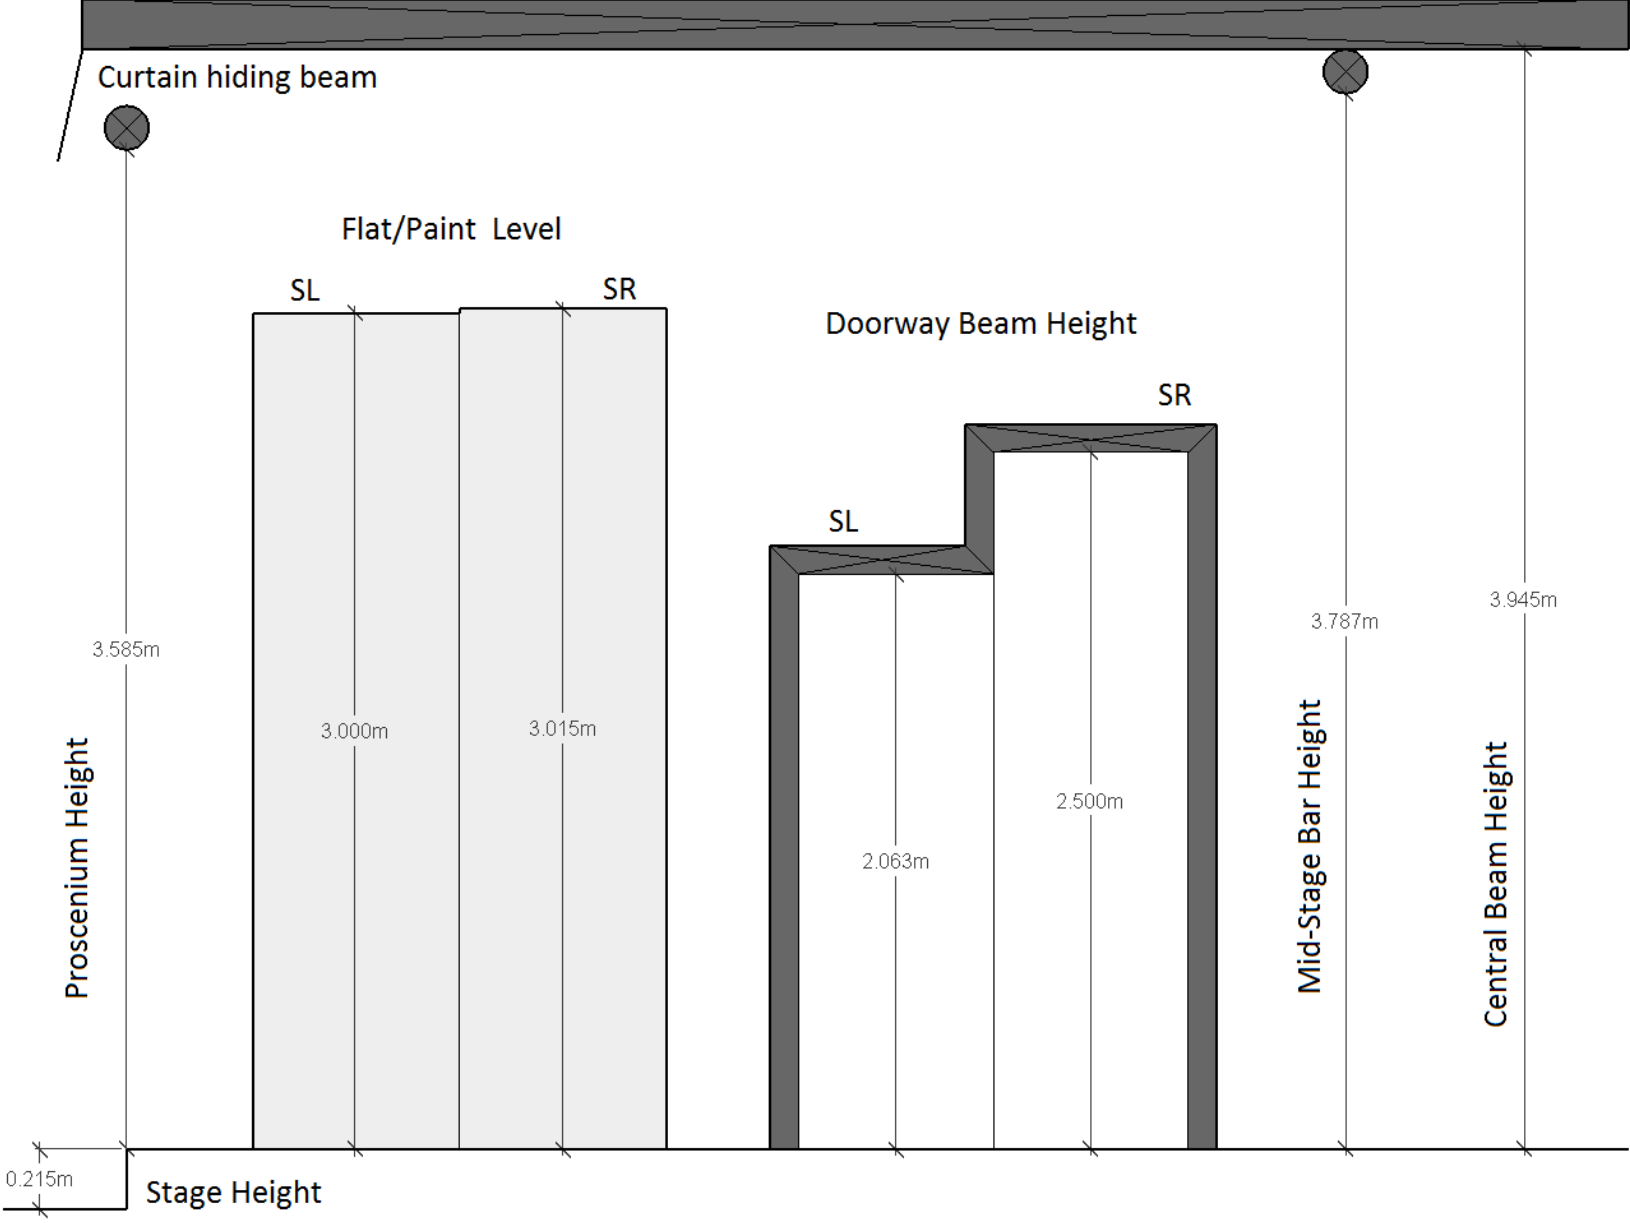

# STAGE PLAN

Woodbin Theatre Stage Plans

# Set Heights

# BACKSTAGE PLAN

Woodbin Theatre Stage Plans

# THRUST PLAN (DSR)